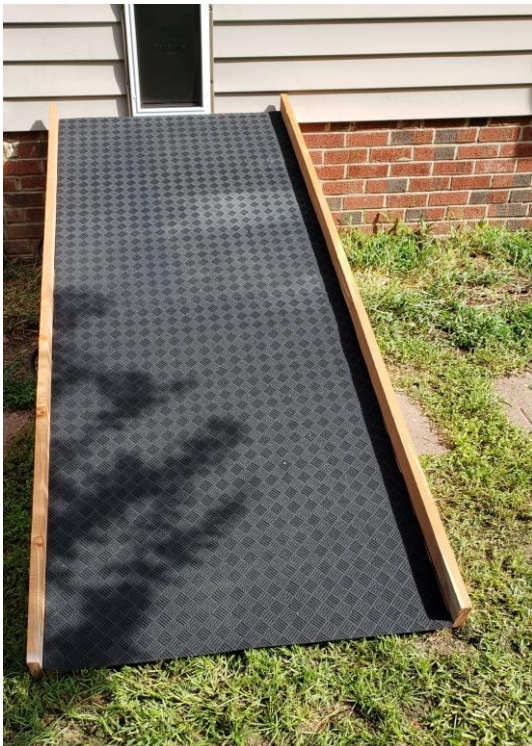

Yes, your pet
can develop
painful hip and
joint arthritis
just as aging
humans do!

Made in Apex, NC.

Includes no-slip matting, rope ties and side rails.

Cost of quality ramp shown is \$1350.00

To order call Rose at: 203-343-7748