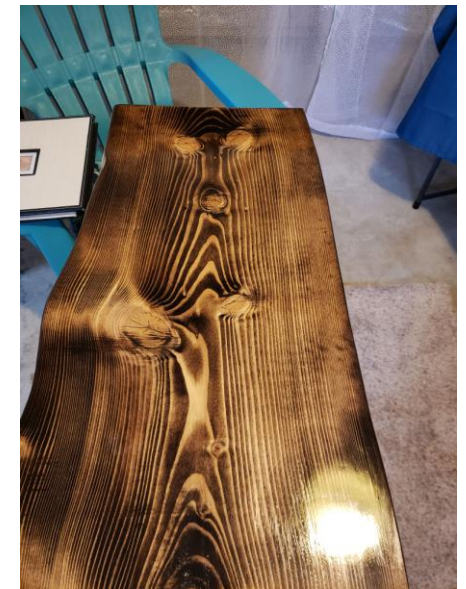

Custom-made fireplace mantels are \$80 per foot

Live Edge Coffee Tables

Live Edge Side Tables

Dining Room Tables from Reclaimed Wood

Prices start at \$995

Prices start at \$495

Prices start at \$650

For the Birds

A massive Purple Martin house for your garden \$350

plus those made for use as interior décor: \$65

In the Garden

6 ft Garden: Shown: \$625

Elevate your spice garden for convenience and to keep out rabbits.